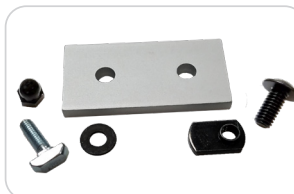

DOORS

PANEL SIZE AND ITEM NUMBER

- 3 x 6.5'**
Yellow Mesh
114474
- Black Mesh
114475
- Clear Polycarbonate
114476
- 3 x 8**
Yellow Mesh
114483
- Black Mesh
114484
- Clear Polycarbonate
114485

INCLUDED CONNECTING HARDWARE

STANDARD & DOOR PANELS

- 6 5 3 1 4 0 - 3 Hole Joining Strip
- 6 5 1 1 2 9 - 5/16-18 Fastening Bolts
- 6 8 3 1 0 0 - Cap Nut
- 6 5 1 0 8 0 - M6 Washer
- 6 7 1 3 5 2 - M6 Hammer Screw

PIVOT PANELS

- 6 5 5 6 8 0 - Plastic Hinge
- 6 5 1 1 8 0 - 1/4-20 x 5/8" FHSCS
- 6 5 1 6 4 4 - 1/4-20 Drop-In Trnut

RELIABLE. RESPONSIVE. RELIABLE. RESPONSIVE. RELIABLE. RESPONSIVE. RELIABLE. RESPONSIVE. RELIABLE. RESPONSIVE.

TSLOTS

MODULAR GUARDING SYSTEM

V.5 - Dec /21
 ISO 9001 REGISTERED
www.tslots.com

STANDARD

Connects With Joining Strips
Assemble In a Straight Line Or At 90 Degrees