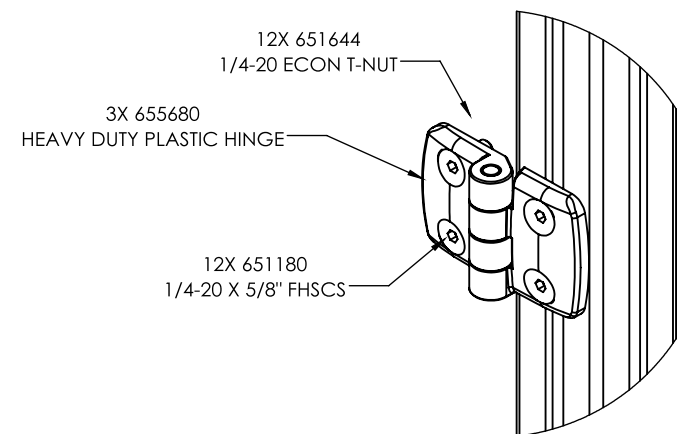

ASSEMBLY INSTRUCTIONS

982094/10-2021

Send us a picture of your project and we'll send you a t-shirt!
tslotsinfo@bonnellaluminum.com