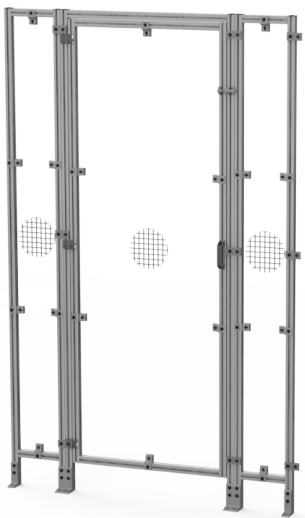

RELIABLE. RESPONSIVE. RELIABLE. RESPONSIVE. RELIABLE. RESPONSIVE. RELIABLE. RESPONSIVE. RELIABLE. RESPONSIVE.

TSLOTS

MODULAR GUARDING SYSTEM

V.5 - Dec /21
 ISO 9001 REGISTERED
www.tslots.com

STANDARD

Connects With Joining Strips
Assemble In a Straight Line Or At 90 Degrees

PIVOT

Connects With Hinges
Used To Create Custom Angles In Guarding

DOORS

Connects With Joining Strips
Place Anywhere a Door Is Required

CONCEPT

TSLOTS uses pre-fabricated panels of varying widths and heights that quickly link together to create a custom guarding solution.