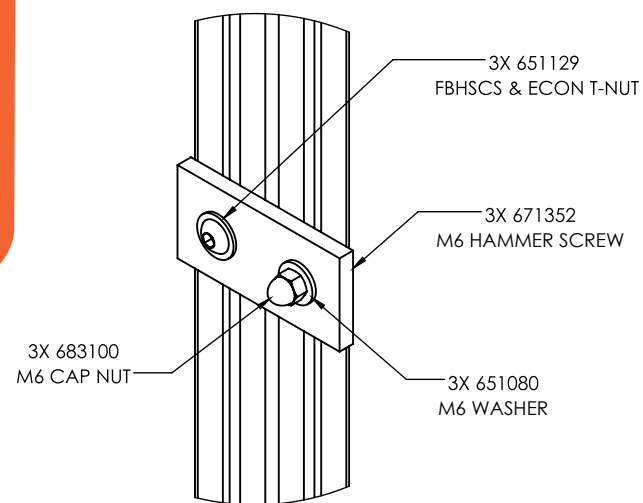

ASSEMBLY INSTRUCTIONS

982094/10-2021

Send us a picture of your project and we'll send you a t-shirt!
tslotsinfo@bonnellaluminum.com