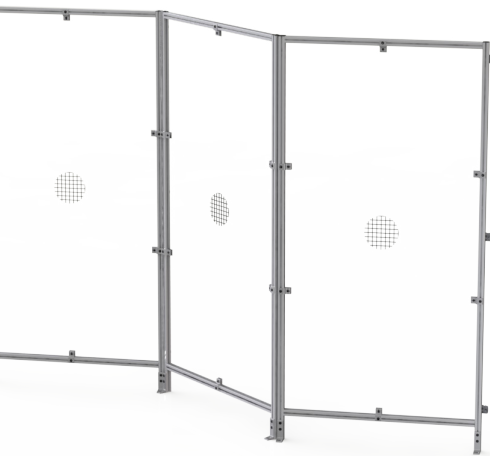

RELIABLE. RESPONSIVE. RELIABLE. RESPONSIVE. RELIABLE. RESPONSIVE. RELIABLE. RESPONSIVE. RELIABLE. RESPONSIVE.

TSLOTS

MODULAR GUARDING SYSTEM

V.5 - Dec /21
 ISO 9001 REGISTERED
www.tslots.com

STANDARD

Connects With Joining Strips
Assemble In a Straight Line Or At 90 Degrees

PIVOT

Connects With Hinges
Used To Create Custom Angles In Guarding

DOORS

Connects With Joining Strips
Place Anywhere a Door Is Required

CONCEPT

TSLOTS uses pre-fabricated panels of varying widths and heights that quickly link together to create a custom guarding solution.