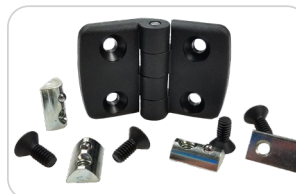

DOORS

PANEL SIZE AND ITEM NUMBER

- 3 x 6.5'**
Yellow Mesh
114474
- Black Mesh
114475
- Clear Polycarbonate
114476
- 3 x 8**
Yellow Mesh
114483
- Black Mesh
114484
- Clear Polycarbonate
114485

INCLUDED CONNECTING HARDWARE

STANDARD & DOOR PANELS

- 6 5 3 1 4 0 - 3 Hole Joining Strip
- 6 5 1 1 2 9 - 5/16-18 Fastening Bolts
- 6 8 3 1 0 0 - Cap Nut
- 6 5 1 0 8 0 - M6 Washer
- 6 7 1 3 5 2 - M6 Hammer Screw

PIVOT PANELS

- 6 5 5 6 8 0 - Plastic Hinge
- 6 5 1 1 8 0 - 1/4-20 x 5/8" FHSCS
- 6 5 1 6 4 4 - 1/4-20 Drop-In Trnut